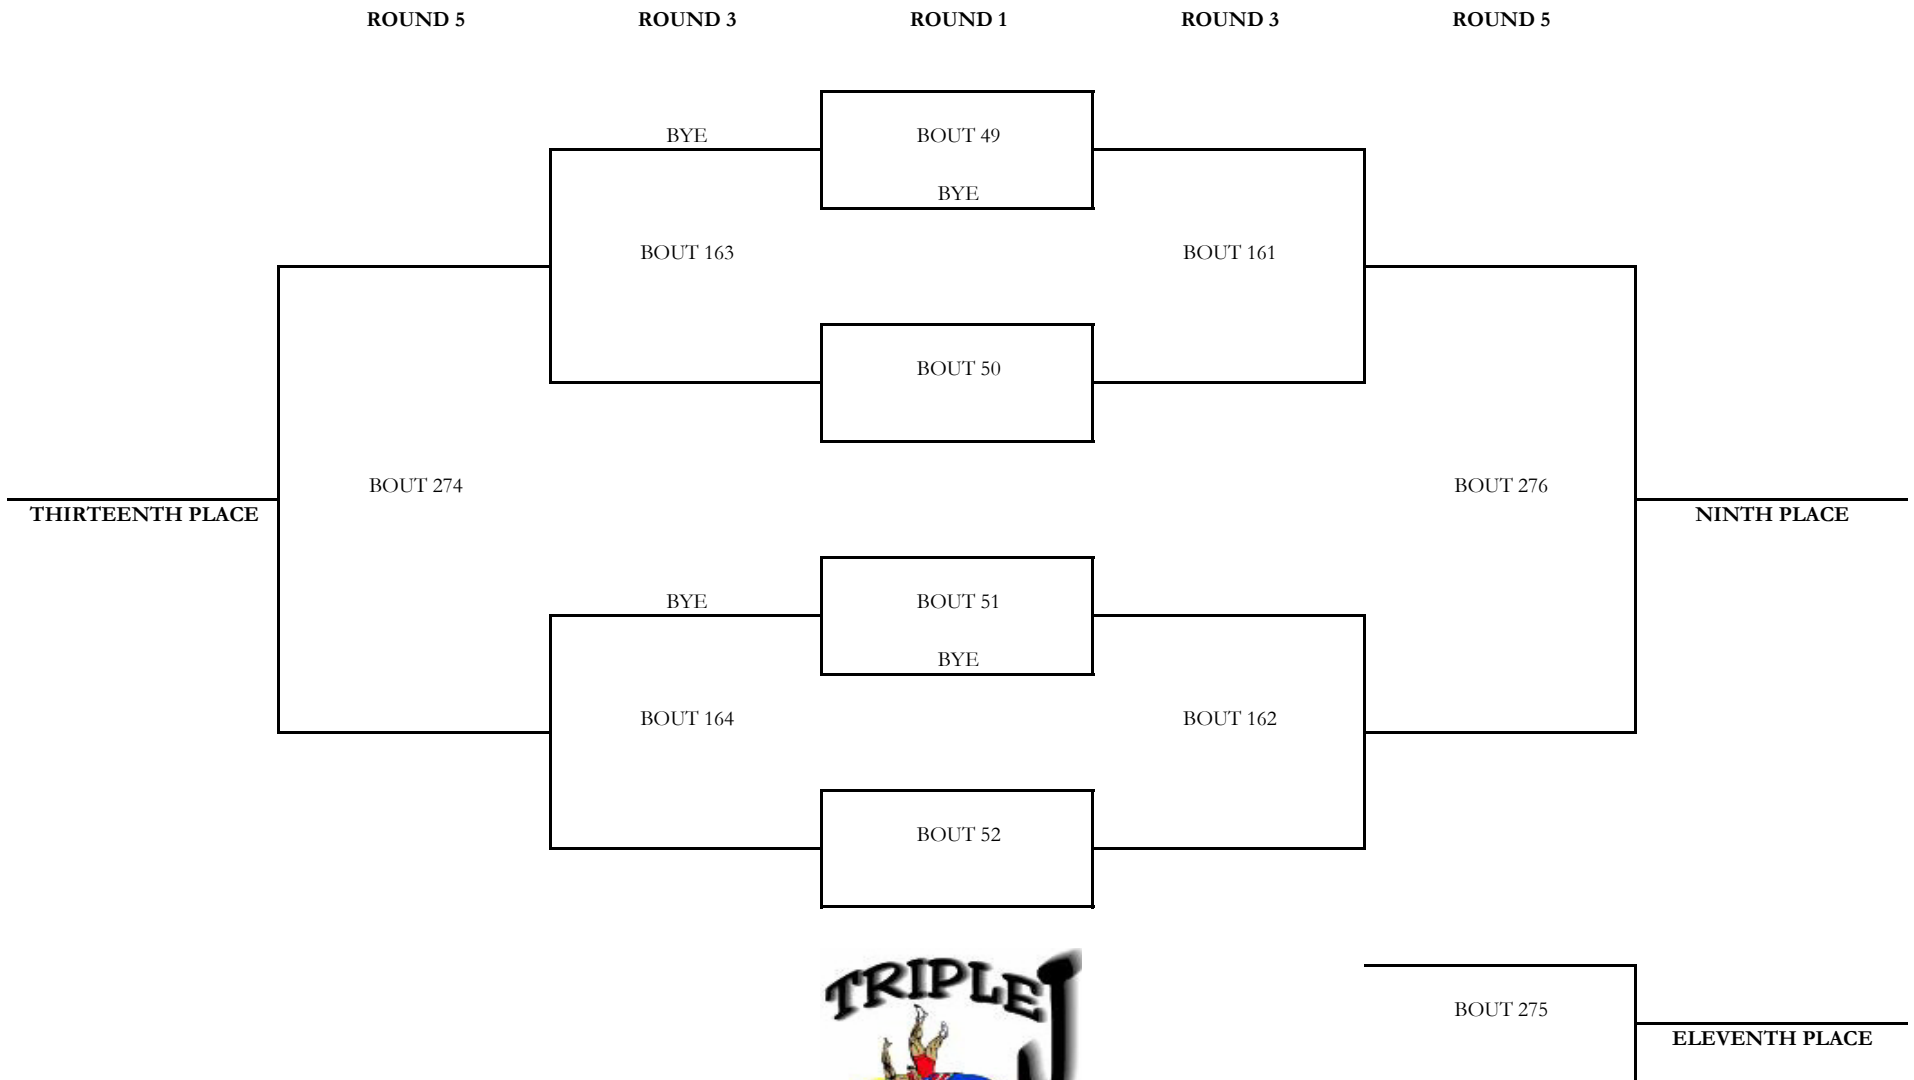

2007 NEW OXFORD INVITATIONAL WRESTLING TOURNAMENT

215 lbs.

9th thru 16th