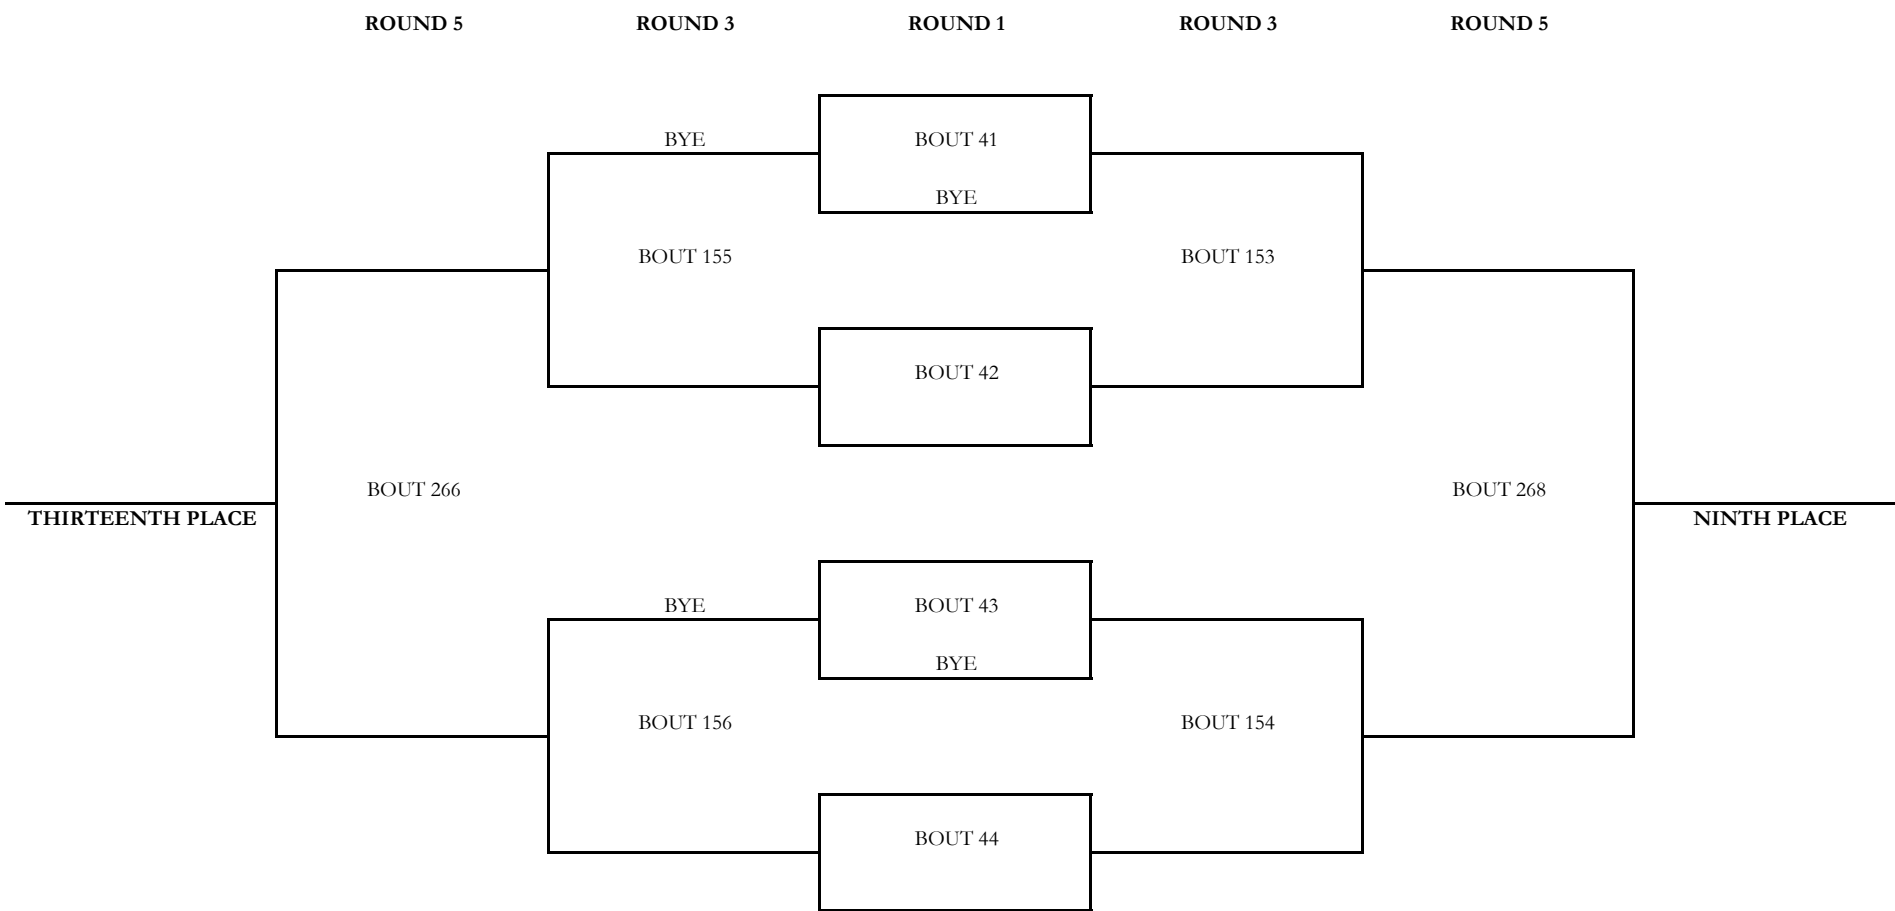

2007 NEW OXFORD INVITATIONAL WRESTLING TOURNAMENT

171 lbs.

9th thru 16th