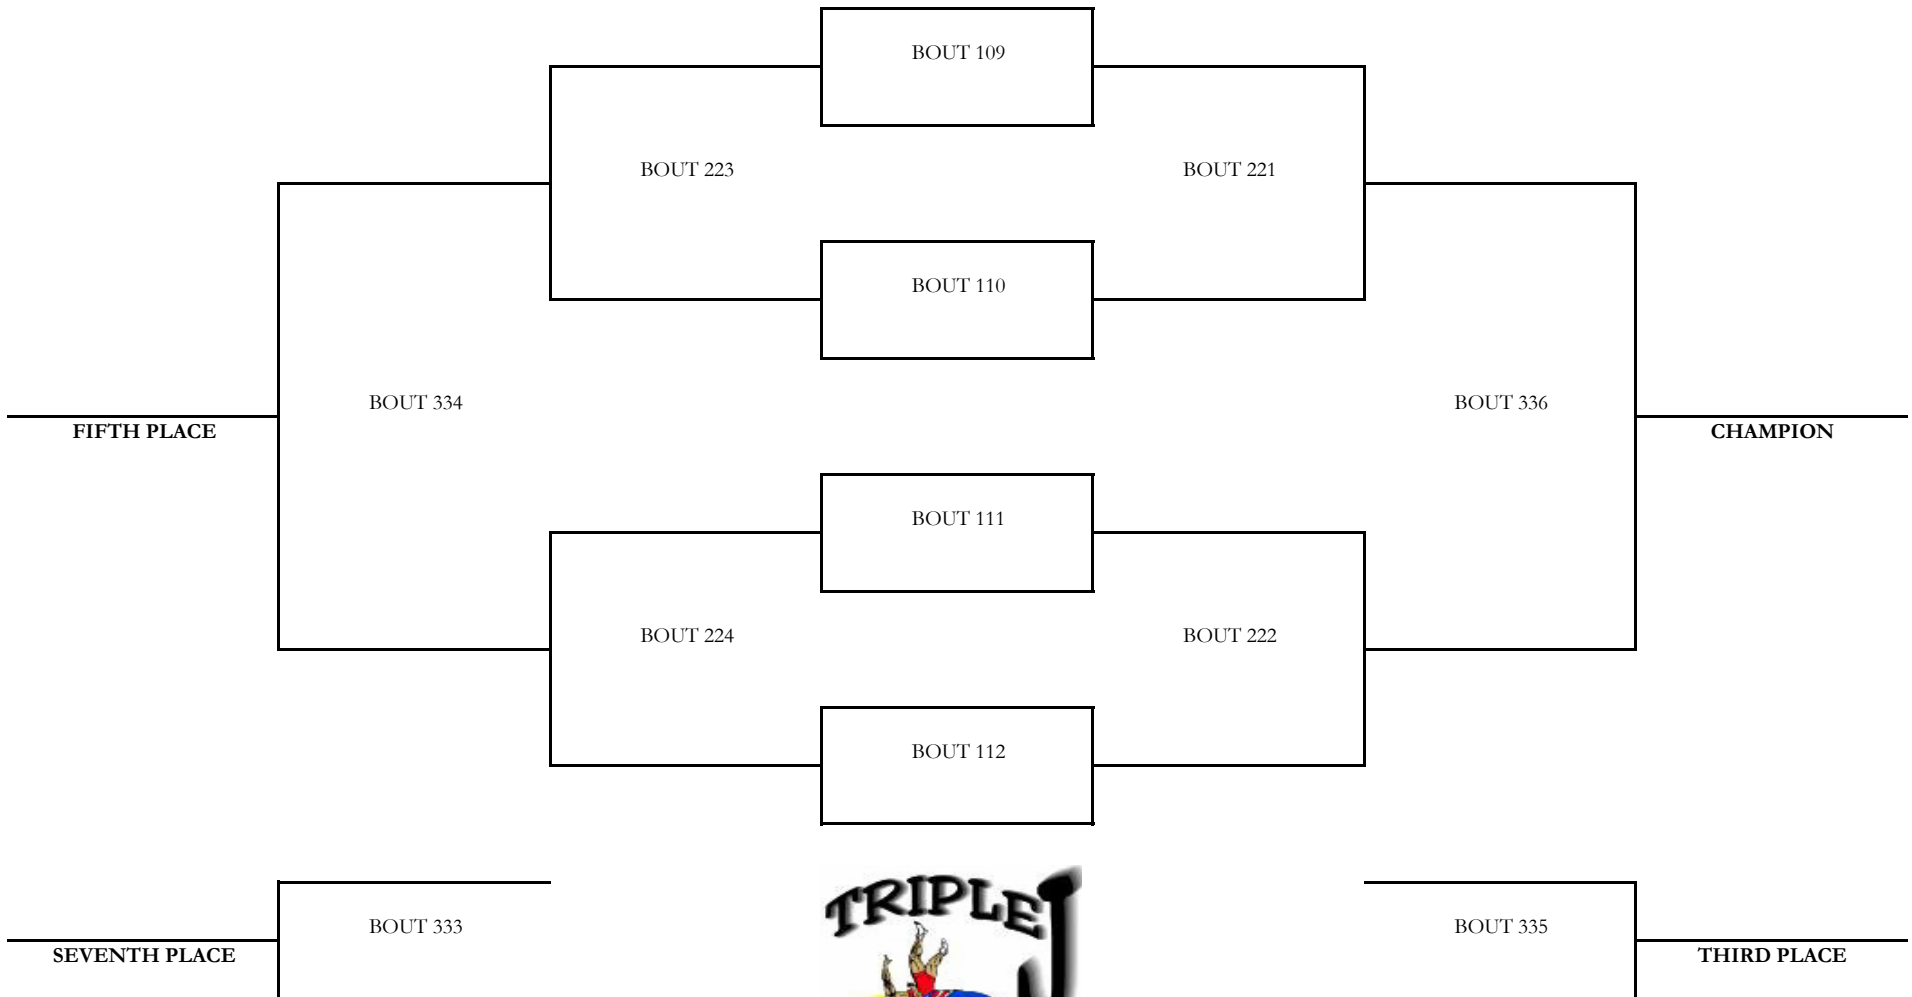

2007 NEW OXFORD INVITATIONAL WRESTLING TOURNAMENT

285 lbs.

1st thru 8th

ROUND 6

ROUND 4

ROUND 2

ROUND 4

ROUND 6