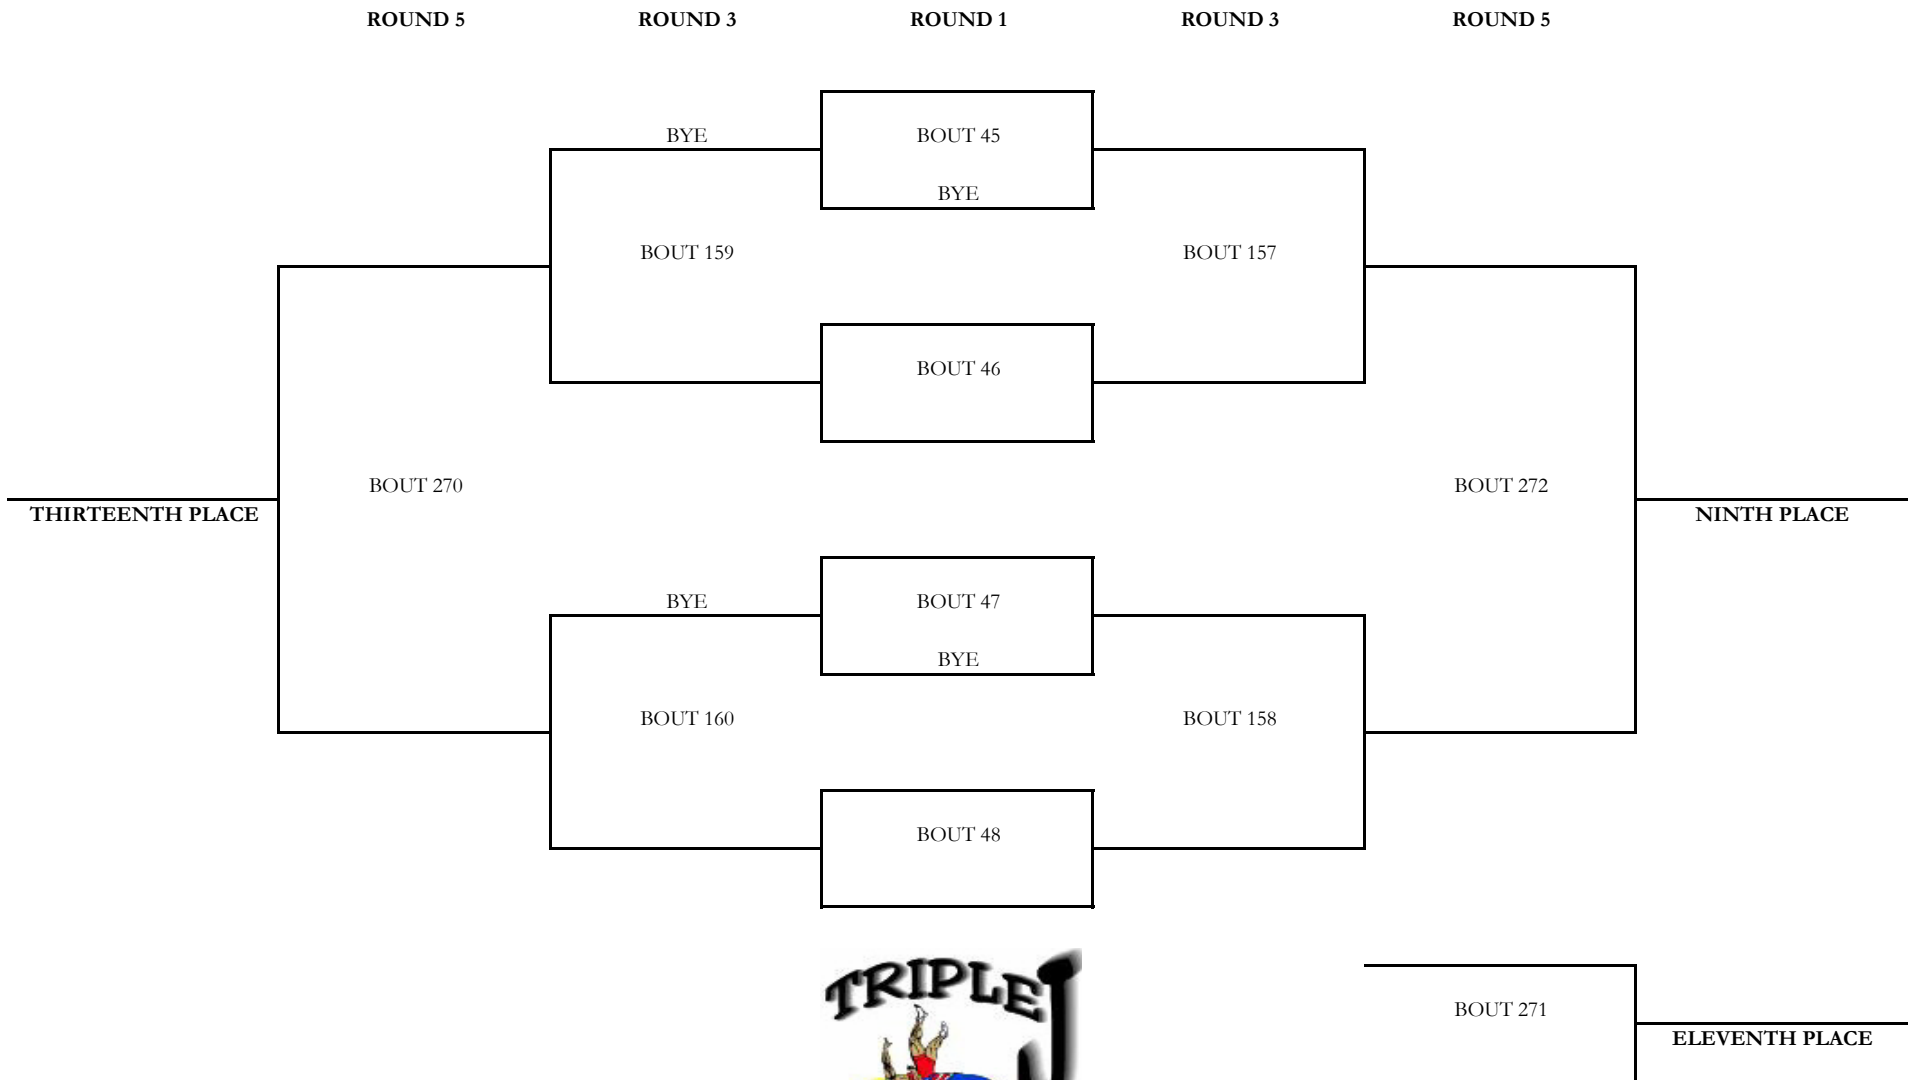

2007 NEW OXFORD INVITATIONAL WRESTLING TOURNAMENT

189 lbs.

9th thru 16th