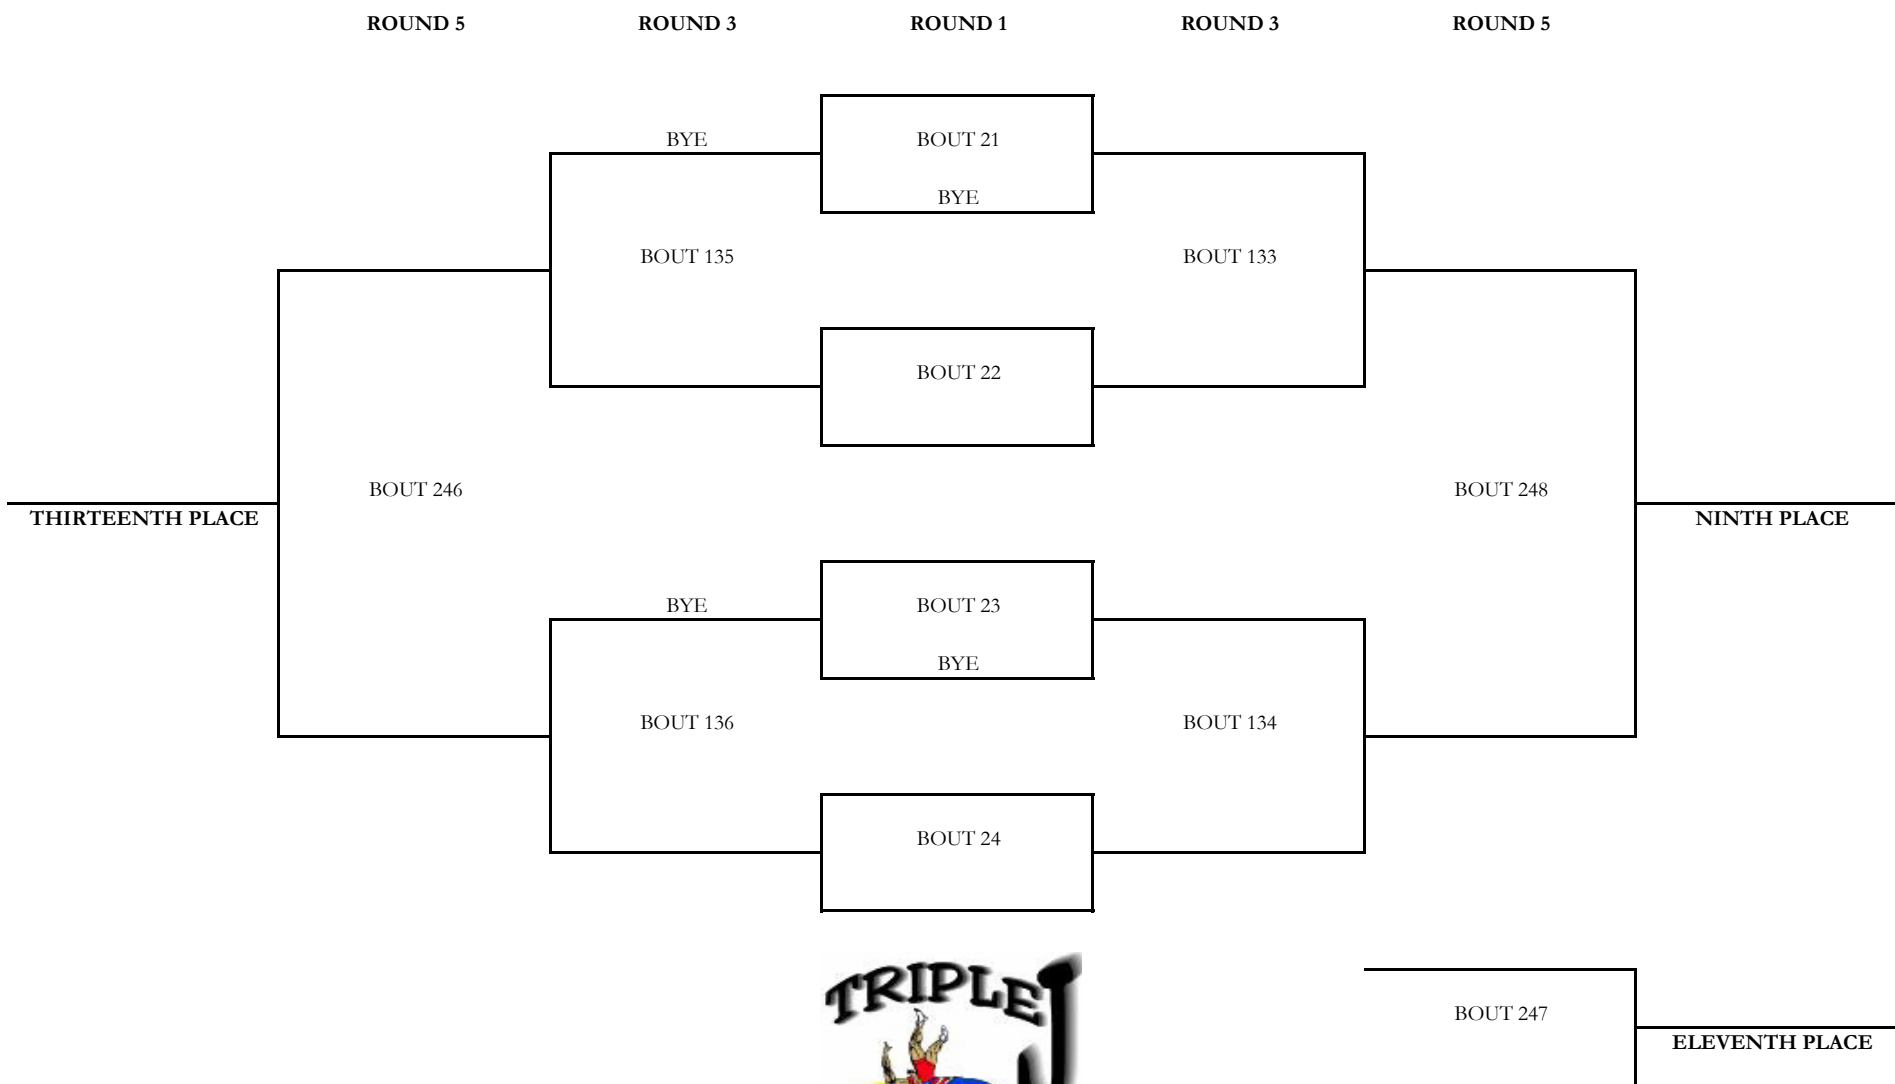

2007 NEW OXFORD INVITATIONAL WRESTLING TOURNAMENT

135 lbs.

9th thru 16th