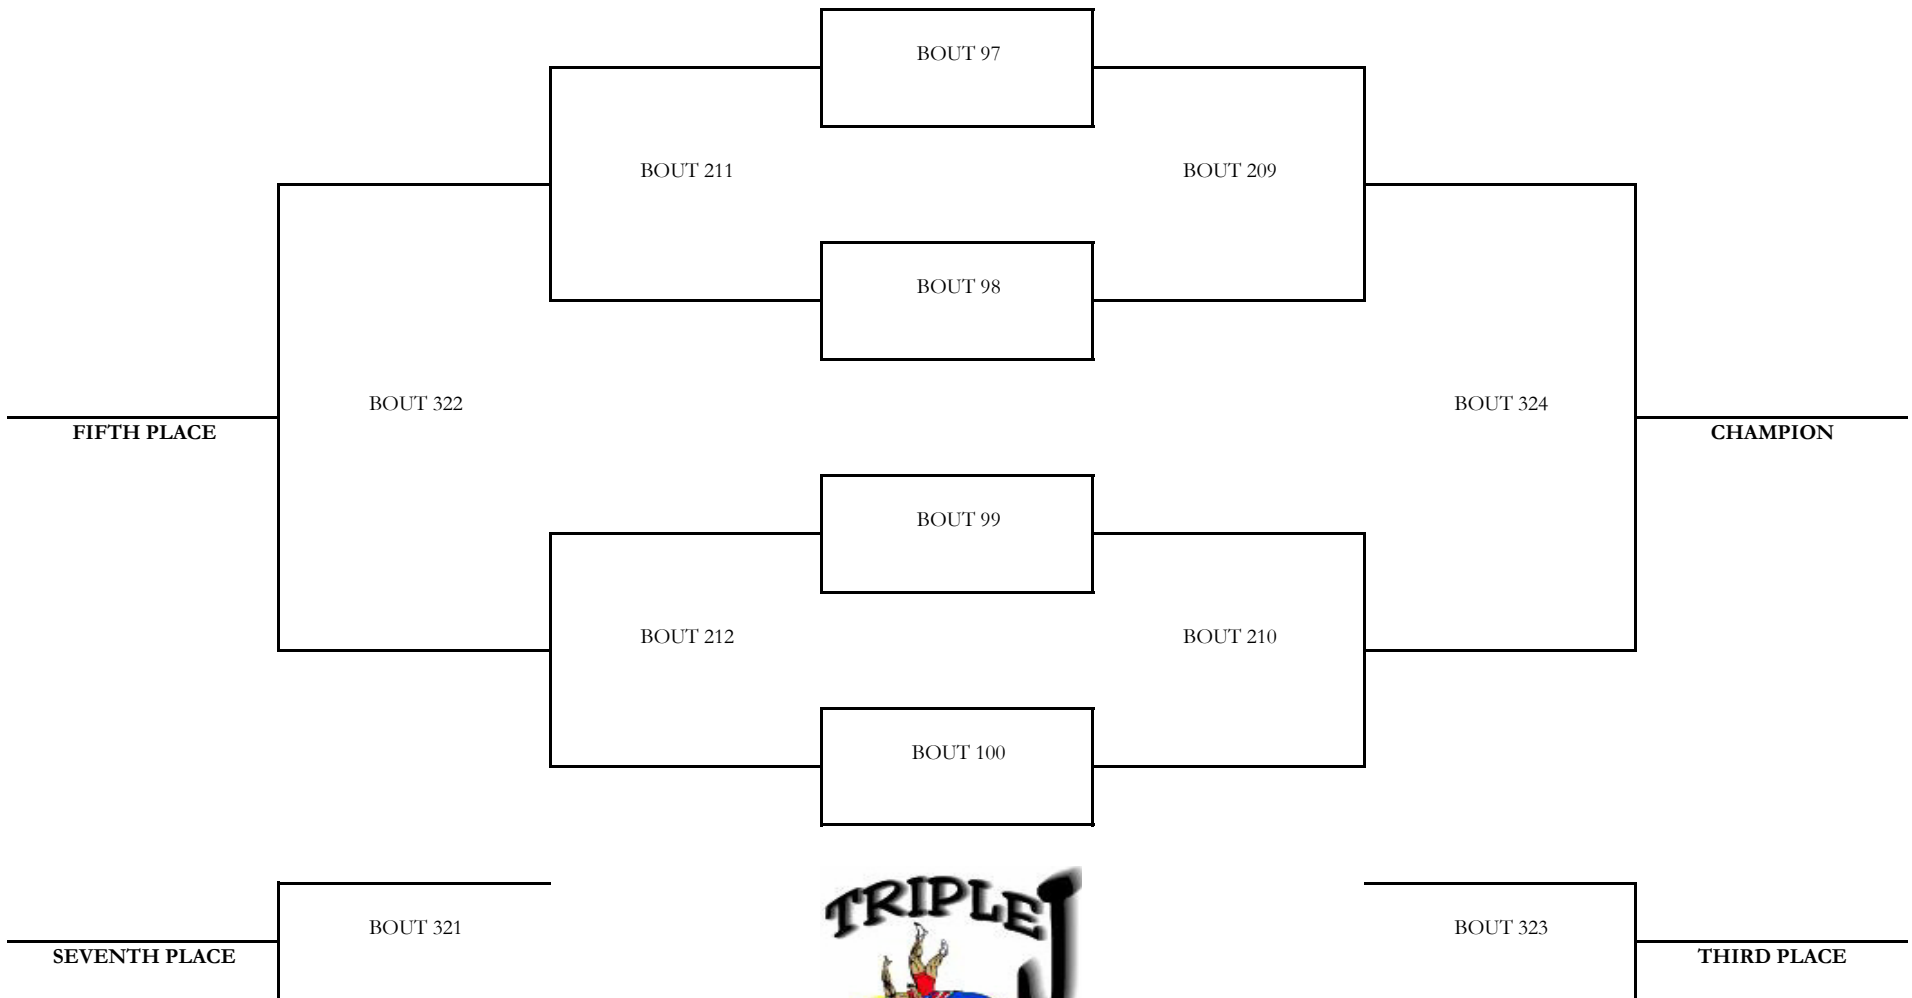

2007 NEW OXFORD INVITATIONAL WRESTLING TOURNAMENT

171 lbs.

1st thru 8th

ROUND 6

ROUND 4

ROUND 2

ROUND 4

ROUND 6