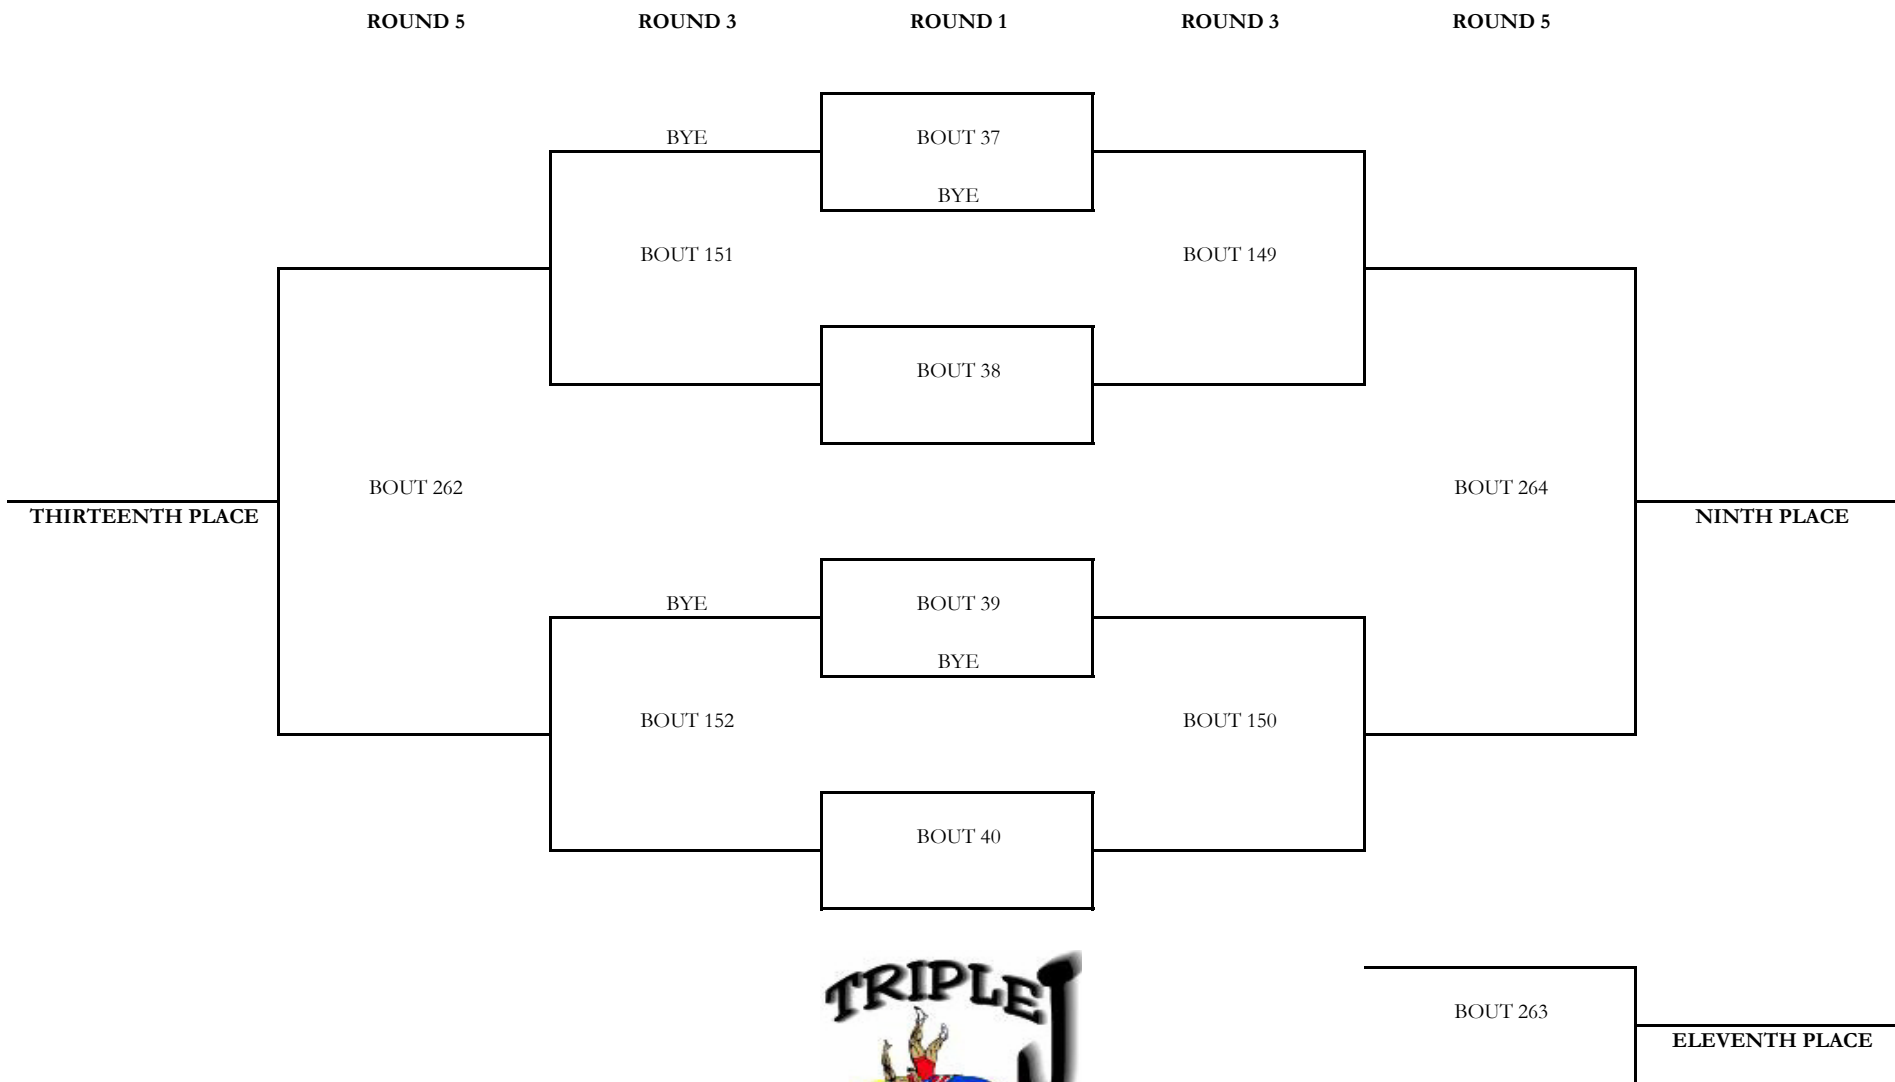

2007 NEW OXFORD INVITATIONAL WRESTLING TOURNAMENT

160 lbs.

9th thru 16th