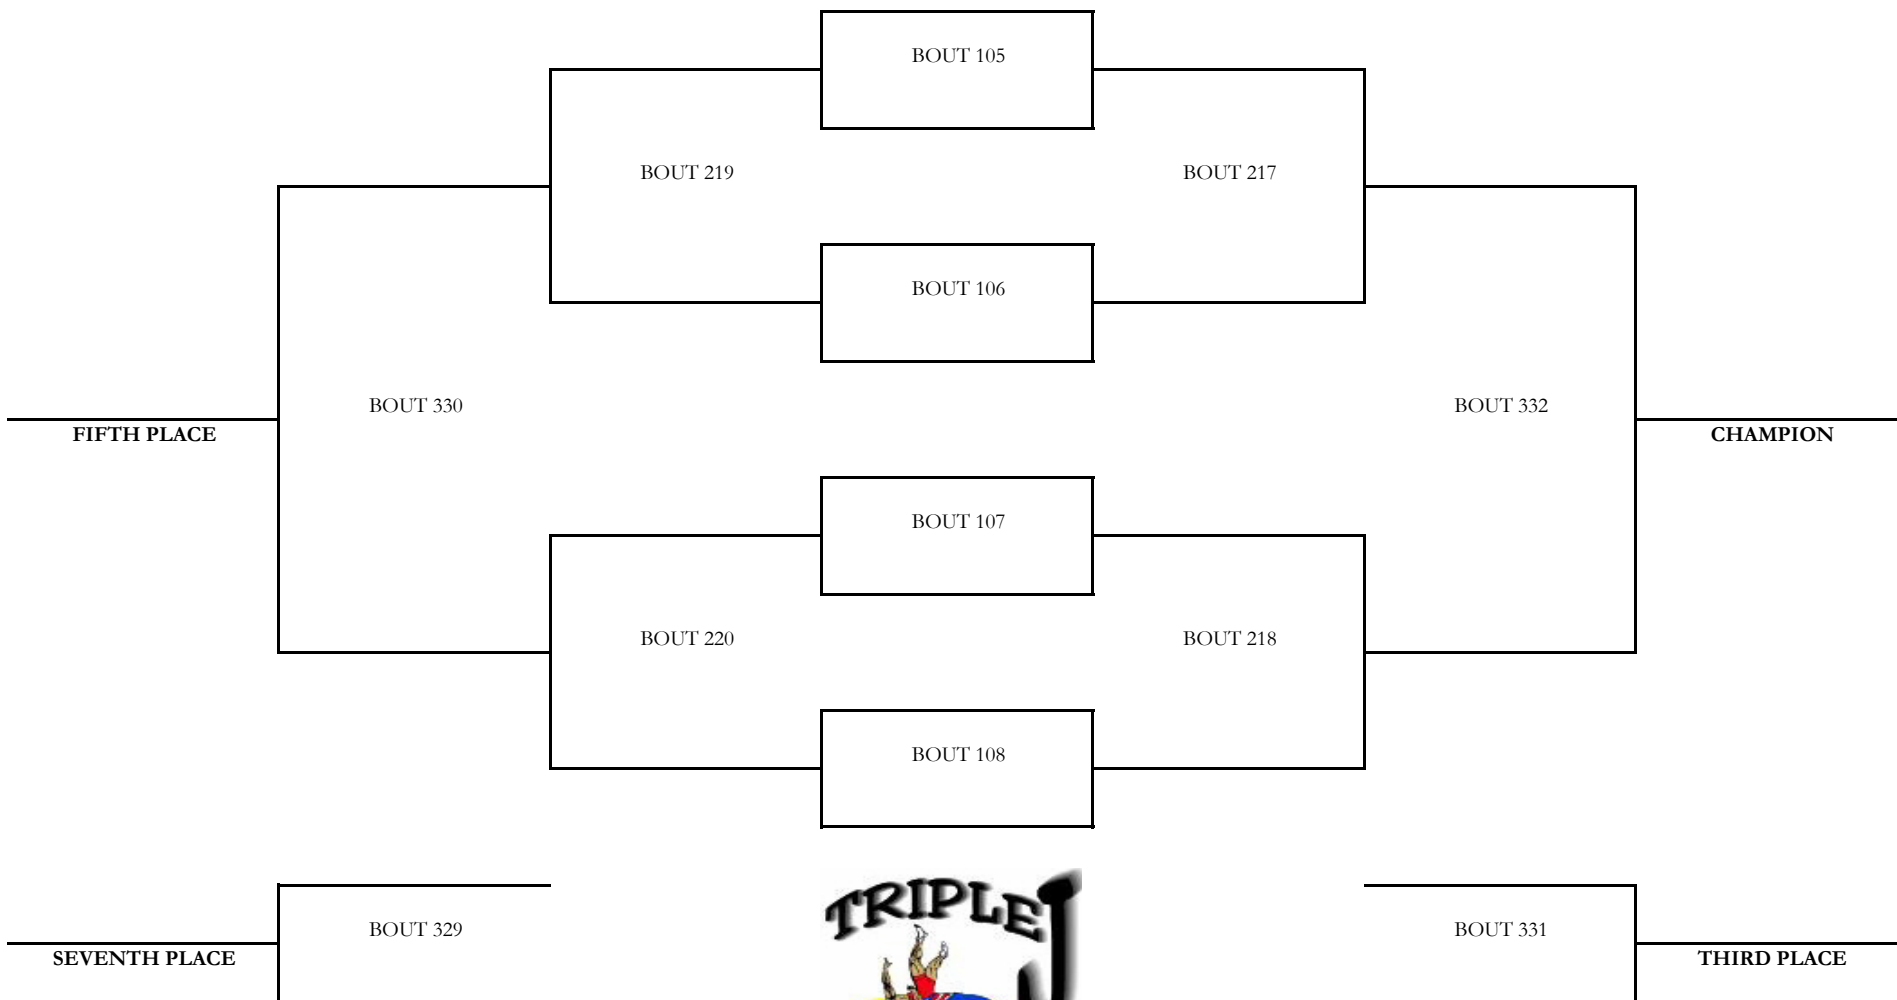

2007 NEW OXFORD INVITATIONAL WRESTLING TOURNAMENT

215 lbs.

1st thru 8th

ROUND 6

ROUND 4

ROUND 2

ROUND 4

ROUND 6