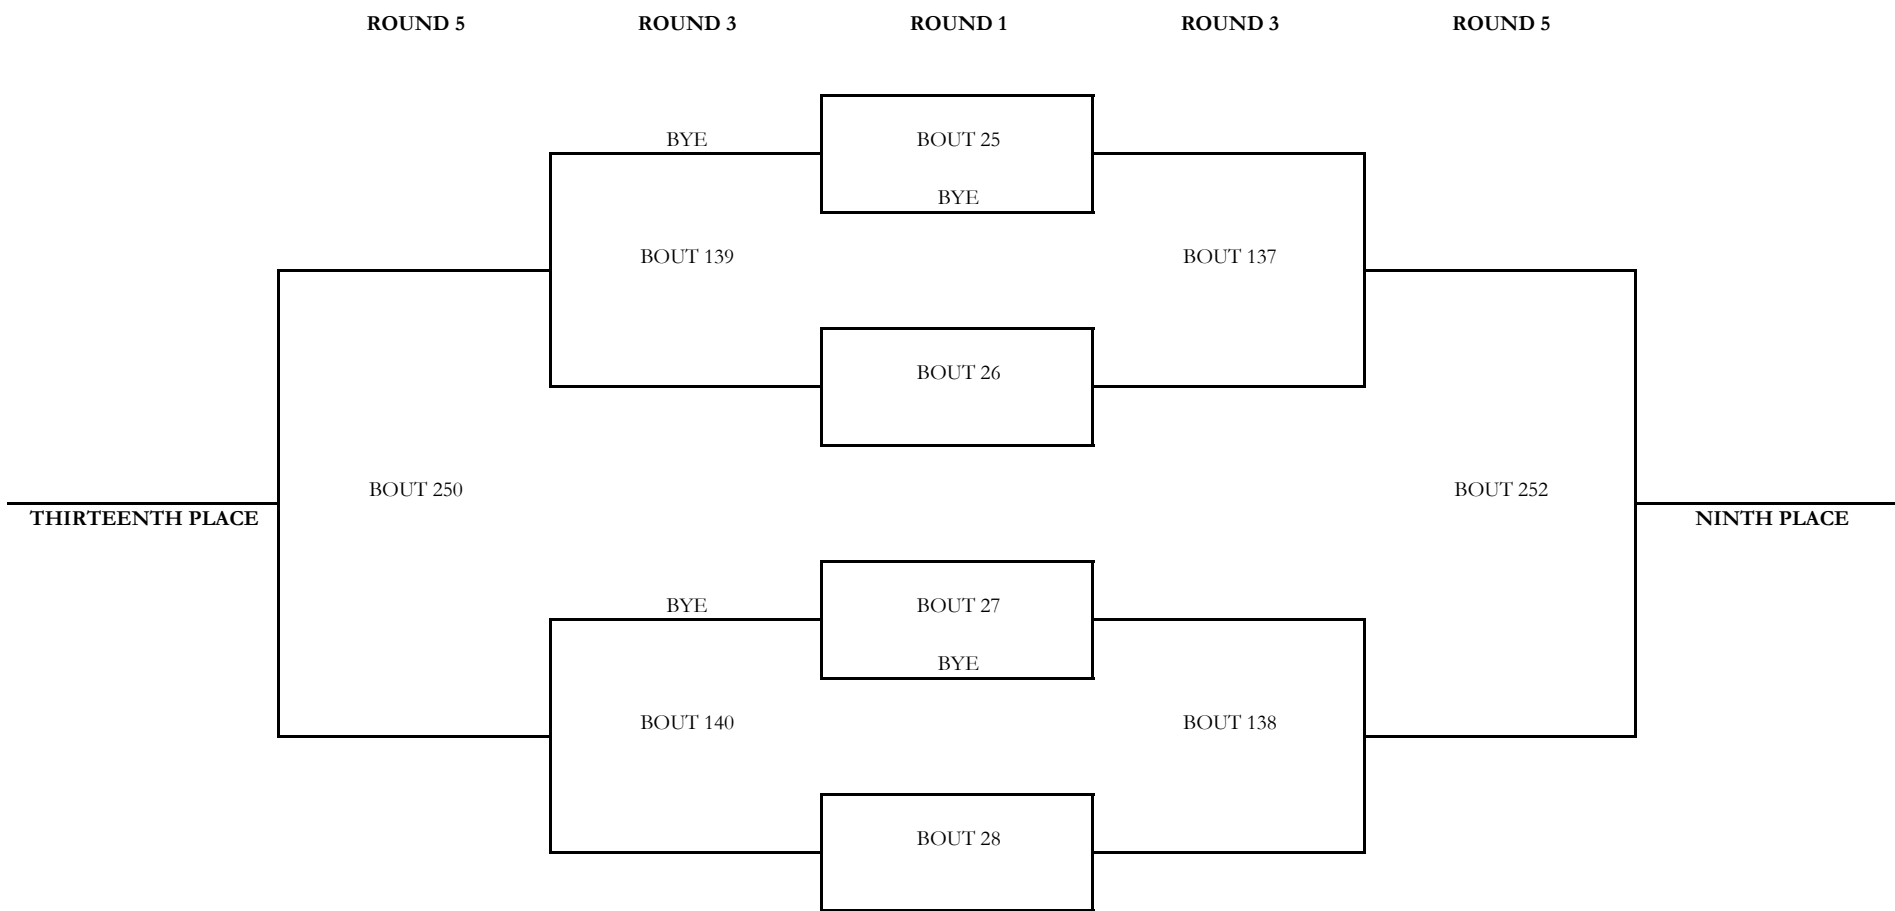

2007 NEW OXFORD INVITATIONAL WRESTLING TOURNAMENT

140 lbs.

9th thru 16th